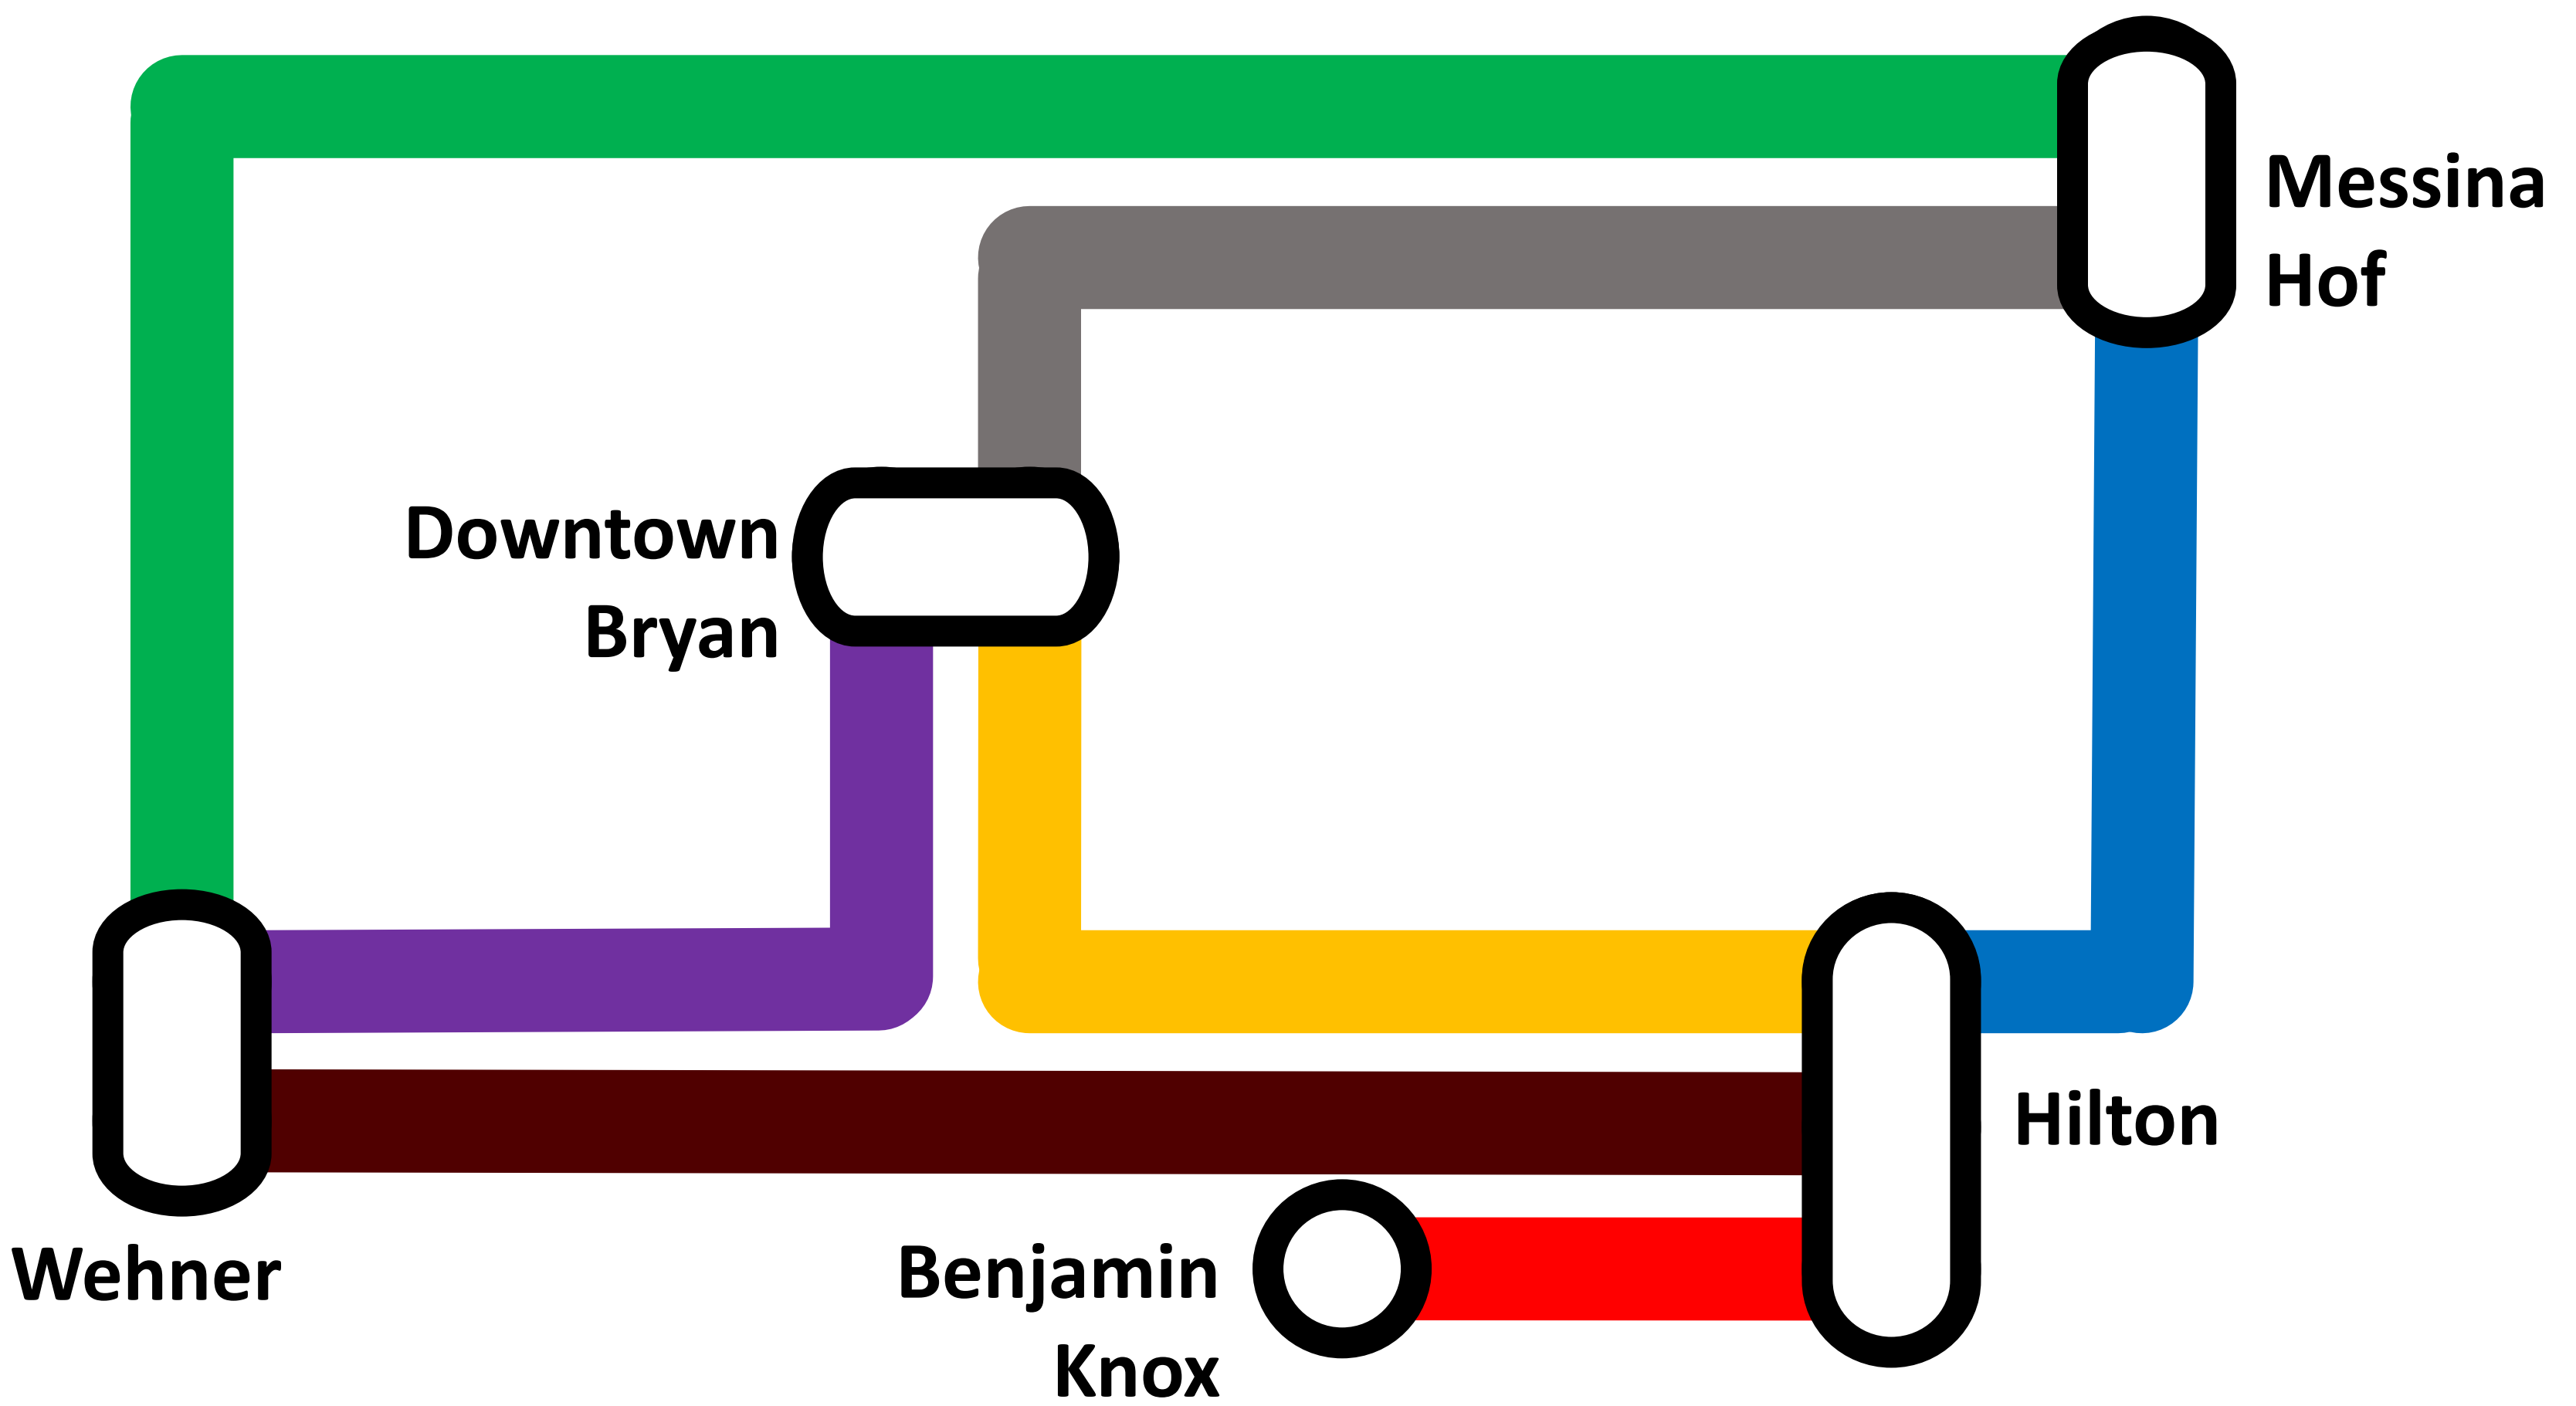

WIPTTE 2014 Shuttle Schedule

RED LINE (WED)

Hilton	Benjamin Knox
5:00 PM	5:05 PM
5:30 PM	5:35 PM
6:00 PM	6:05 PM
6:30 PM	6:35 PM
7:00 PM	7:05 PM
7:30 PM	7:35 PM
Benjamin Knox	Hilton
9:30 PM	9:40 PM
10:00 PM	10:10 PM
10:30 PM	10:40 PM
11:00 PM	11:10 PM
11:30 PM	11:40 PM

PURPLE LINE (THU)

Wehner	Downtown Bryan
5:30 PM	5:45 PM
6:00 PM	6:15 PM
6:30 PM	6:45 PM
7:00 PM	7:15 PM
7:30 PM	7:45 PM

GRAY LINE (FRI)

Messina Hof	Downtown Bryan
10:00 PM	10:15 PM
10:30 PM	10:45 PM

MAROON LINE (THU, FRI, SAT)

*: Saturday only

BLUE LINE (FRI)

Messina Hof	Hilton
9:30 PM	9:45 PM
10:00 PM	10:15 PM
10:30 PM	10:45 PM

GREEN LINE (FRI)

Wehner	Messina Hof
5:30 PM	5:45 PM
6:00 PM	6:15 PM
6:30 PM	6:45 PM
7:00 PM	7:15 PM
7:30 PM	7:45 PM

GOLD LINE (THU, FRI)

Downtown	Hilton
9:45 PM*	10:00 PM*
10:00 PM*	10:15 PM*
10:15 PM*	10:30 PM*
11:00 PM*	11:15 PM*
11:30 PM*	11:45 PM*
12:00 AM*	12:15 AM*
12:30 AM	12:45 AM
1:30 AM	1:45 AM
2:00 AM	2:15 AM
2:30 AM	2:45 AM